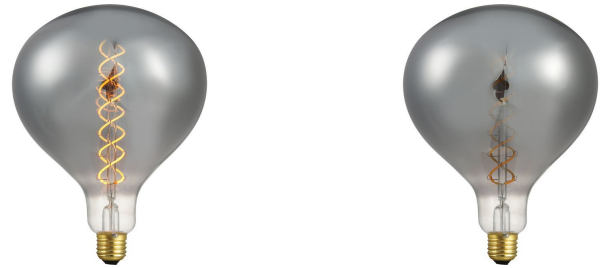

**LF023911803**

LED E27 Filament XXL FleX R160x215mm  
230V 140Lm 6W 2200K 822 360° AC  
Smoke Dimmable

**Decorative, Big FleX R160 Premium**

General		Energy		
Eprel registration no	831846	Operating voltage	230 V	
Socket	E27	Volt	220..240 V	
Bulb shape	R160	Frequency	50..60 Hz	
Width	160.00 mm	Watt	6 W	
Depth	160.00 mm	Current type	AC	
Height	215.00 mm	Power factor	0.85	
Finish	Clear	Energy efficiency class	G	
Colour	Smoke	Energy consumption	6 W	
Body material	Glass	Replacement wattage	15 W	
Lifespan	15000 hours	Lamp efficacy	23.33	
Switches	30000	<b>LED</b>		
Beam angle	360 °	Filament LED	Yes	
Dimmable	Yes	LED type	FleX	
Degree of protection	IP20	Dimm type	Trailing and leading edge	
Net weight	0.192 kg	Number of leds / sticks	2	
Warranty	2 years	Stick length	240 mm	
<b>Light</b>		Stick mounting	Spiral Double helix	
Kelvin	2200 K	Colour consistency SDCM	SDCM6	
Colour temp nr	822	Dim to warm	No	
Stable lumen	140 lm	Adjustable beam angle	No	
Color Rendering Index (CRI)	82	<b>Ordering details</b>		
		LF023911803	Quantity pc(s)	EAN
		Single package	1	8718739060838
		Outer carton	6	28718739060832